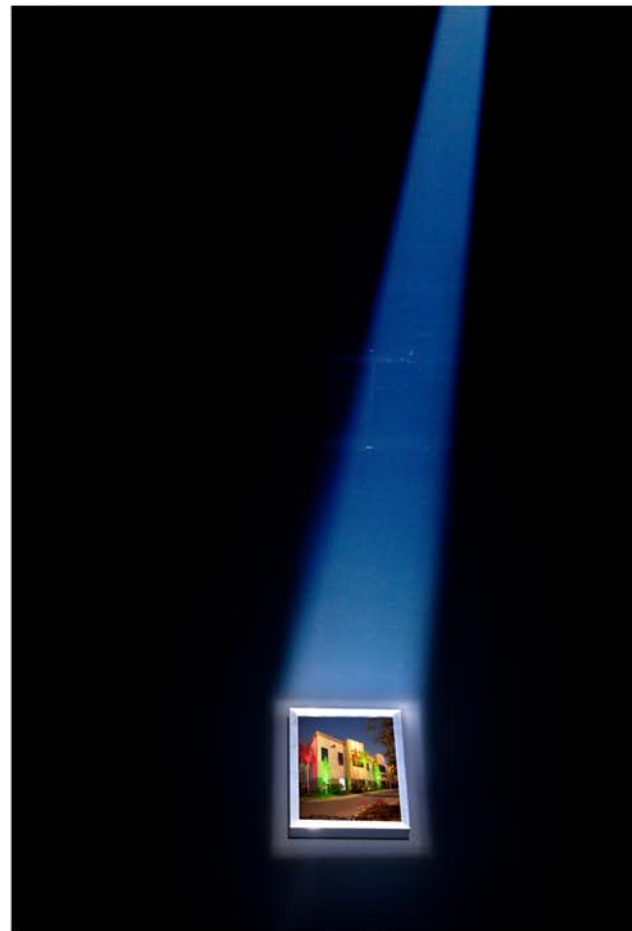

LFS-5

LFS-5 (LED Framing Spot)

Weight: 3.2 lbs (1.45 kg)

Size: 12.7 X 8 X 8 in
(325 X 205 X 205 mm)

Key Features

- Compact and lightweight LED framing spot shines a hard-edged, white spot where you need it
- Framing shutters alter the projected beam to highlight specific areas
- Versatile zoom range of 16°~ 24° gives you the flexibility to project from any distance
- Print your own gobos on transparency film for custom gobos at every event
- Includes 4 popular gobos to compliment a variety of events
- Power linking saves time running cables and extension cords