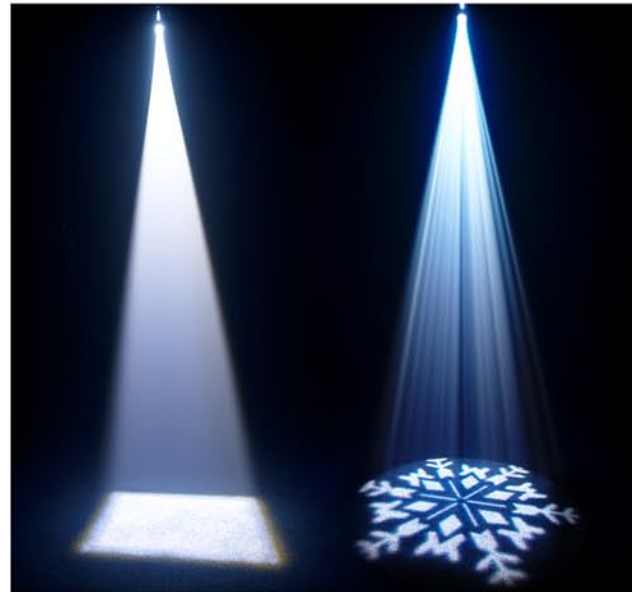

LFS-5

LFS-5 (LED Framing Spot)

Weight: 3.2 lbs (1.45 kg)

Size: 12.7 X 8 X 8 in
(325 X 205 X 205 mm)

Key Features

- Compact and lightweight LED framing spot shines a hard-edged, white spot where you need it
- Framing shutters alter the projected beam to highlight specific areas
- Versatile zoom range of 16°~ 24° gives you the flexibility to project from any distance
- Print your own gobos on transparency film for custom gobos at every event
- Includes 4 popular gobos to compliment a variety of events
- Power linking saves time running cables and extension cords