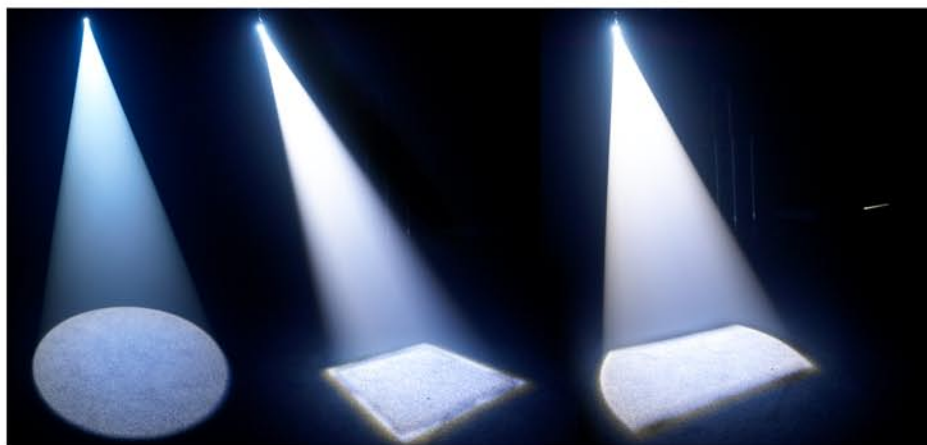

LFS-5

LFS-5 (LED Framing Spot)

Weight: 3.2 lbs (1.45 kg)

Size: 12.7 X 8 X 8 in
(325 X 205 X 205 mm)

Key Features

- Compact and lightweight LED framing spot shines a hard-edged, white spot where you need it
- Framing shutters alter the projected beam to highlight specific areas
- Versatile zoom range of 16°~ 24° gives you the flexibility to project from any distance
- Print your own gobos on transparency film for custom gobos at every event
- Includes 4 popular gobos to compliment a variety of events
- Power linking saves time running cables and extension cords