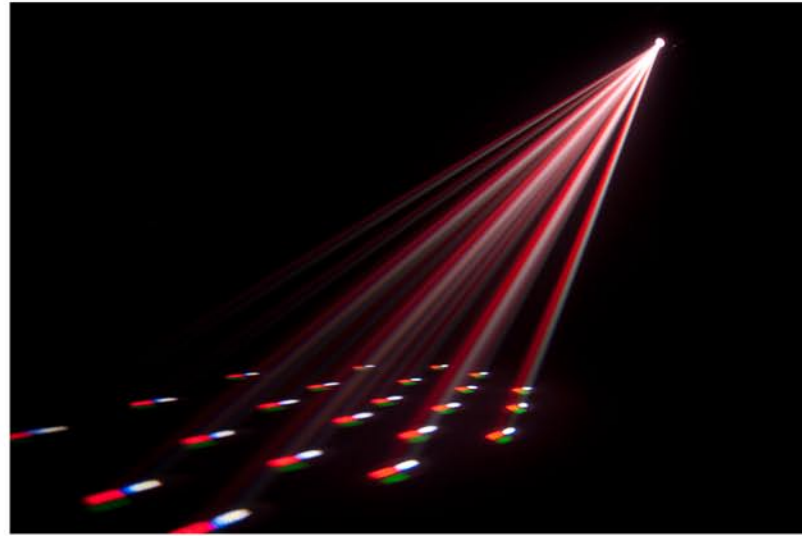

# DMF-10

## Key Features

- Quad-colored, digital moon flower that projects rotating beams around the dance floor
- High-output (28W), quad-colored LED produces razor-sharp red, green, blue and white beams
- Separate control of each color allows customized looks
- Set the mirror dish to static or rotate to achieve additional effects
- Power linking saves time running cables and extension cords
- Awesome sound-activated programs dance to the beat of the music
- Built-in automated programs via master/slave or DMX