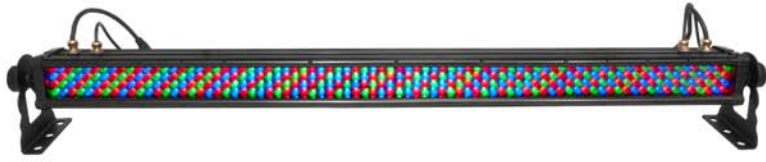

# COLORrail™ IRC IP

## COLORrail™ IP IRC

Weight: 12.4 lbs (5.6 kg)

Size: 4.7 x 43.6 x 5.1 in

(120 x 1109 x 130 mm)

## Key Features

- Outdoor, multi-colored strip light
- Create dazzling effects by controlling up to 8 LED sections
- Power linking saves time running cables and extension cords
- Automated programs generate endless effects
- Use with the CHAUVET® IRC™ wireless remote
- NOT for permanent installation
- IP66 rated for outdoor use