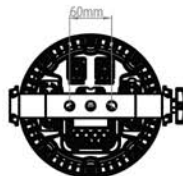

COLORado™ Zoom CW Tour

SPECIFICATIONS & FEATURES

CHAUVET®

DETAILED SPECIFICATIONS:

Output

Source: 37 (3 W) LEDs, 50,000 hours
Configuration: 37 (7 warm white (500 mA), 30 cool white (500 mA))
Installed Optic(s): Zoomable optics from 8~30°, includes 5° color blending filter
Beam Angle: 8°~30°
Field Angle: 12°~44°
Lux @ 5 m: 3,485 (8°) - 397 (30°) @ 5,600 K
Color Temperature Range: 5,270~5,600 K

Control

Control Channels: DMX: 1, 4, or 5
Stand Alone Color Mixing: Yes
Color Temperature Presets: No
Built-in Automated Programs: No
Customizable Programs: No
Recall Custom Programs: No

Physical

Dimensions: 7.9 x 9.8 x 13.1 in (203 x 250 x 334 mm)
Weight: 10.6 lbs (4.8 kg)
Power Connection: NEUTRIK® PowerCon™ power input and output connector
Control Connection: 3-pin and 5-pin DMX input and output connectors