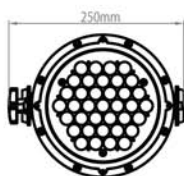

COLORado™ Zoom CW Tour

SPECIFICATIONS & FEATURES

CHAUVET®

DETAILED SPECIFICATIONS:

Output

Source: 37 (3 W) LEDs, 50,000 hours
Configuration: 37 (7 warm white (500 mA), 30 cool white (500 mA))
Installed Optic(s): Zoomable optics from 8~30°, includes 5° color blending filter
Beam Angle: 8°~30°
Field Angle: 12°~44°
Lux @ 5 m: 3,485 (8°) - 397 (30°) @ 5,600 K
Color Temperature Range: 5,270~5,600 K

Control

Control Channels: DMX: 1, 4, or 5
Stand Alone Color Mixing: Yes
Color Temperature Presets: No
Built-in Automated Programs: No
Customizable Programs: No
Recall Custom Programs: No

Physical

Dimensions: 7.9 x 9.8 x 13.1 in (203 x 250 x 334 mm)
Weight: 10.6 lbs (4.8 kg)
Power Connection: NEUTRIK® PowerCon™ power input and output connector
Control Connection: 3-pin and 5-pin DMX input and output connectors