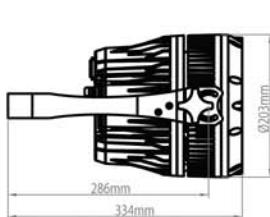

COLORado™ Zoom CW Tour

SPECIFICATIONS & FEATURES

CHAUVET®

DETAILED SPECIFICATIONS:

Output

Source: 37 (3 W) LEDs, 50,000 hours
Configuration: 37 (7 warm white (500 mA), 30 cool white (500 mA))
Installed Optic(s): Zoomable optics from 8~30°, includes 5° color blending filter
Beam Angle: 8°~30°
Field Angle: 12°~44°
Lux @ 5 m: 3,485 (8°) - 397 (30°) @ 5,600 K
Color Temperature Range: 5,270~5,600 K

Control

Control Channels: DMX: 1, 4, or 5
Stand Alone Color Mixing: Yes
Color Temperature Presets: No
Built-in Automated Programs: No
Customizable Programs: No
Recall Custom Programs: No

Physical

Dimensions: 7.9 x 9.8 x 13.1 in (203 x 250 x 334 mm)
Weight: 10.6 lbs (4.8 kg)
Power Connection: NEUTRIK® PowerCon™ power input and output connector
Control Connection: 3-pin and 5-pin DMX input and output connectors