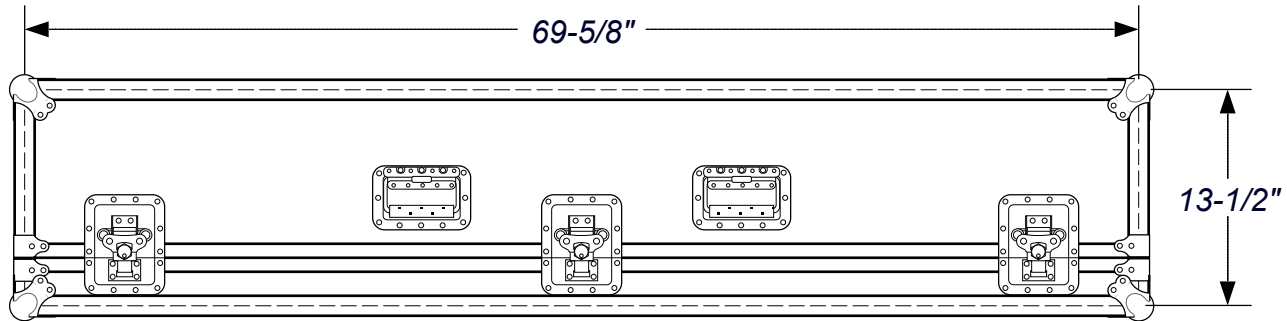

2720 Intertech Dr.
Youngstown, OH 44509
Toll Free 1.800.874.8326
Fax 330.270.2424

www.lmcases.com

YOUR SIGNATURE INDICATES APPROVAL OF ALL DIMENSIONS AS SHOWN. WE CANNOT PROCEED WITH CONSTRUCTION UNTIL APPROVAL IS RECEIVED. DUE TO THE CUSTOM NATURE OF OUR PRODUCTS, ALL SALES ARE FINAL.

TITLE: Soundcraft GB8 w/Meterbridge

DRAWN BY: PAUL KILLIAN

SIGNATURE:

DATE:

DATE: 12/15/05

SCALE: 1-1/2" = 1'

PAGE 1

QUOTE # 30537

CARD # 14975