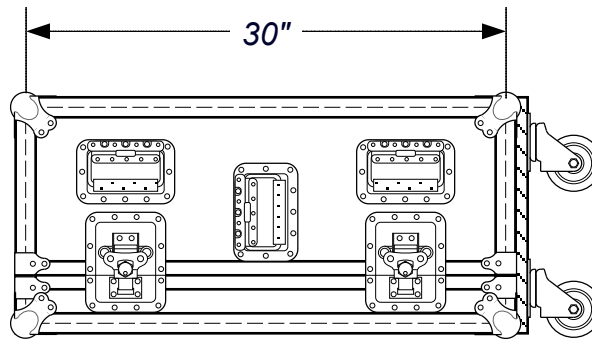

2720 Intertech Dr.
Youngstown, OH 44509
Toll Free 1.800.874.8326
Fax 330.270.2424

www.lmcases.com

YOUR SIGNATURE INDICATES APPROVAL OF ALL DIMENSIONS AS SHOWN. WE CANNOT PROCEED WITH CONSTRUCTION UNTIL APPROVAL IS RECEIVED. DUE TO THE CUSTOM NATURE OF OUR PRODUCTS, ALL SALES ARE FINAL.

TITLE: Soundcraft GB8 w/Meterbridge

DRAWN BY: PAUL KILLIAN

SIGNATURE:

DATE:

DATE: 12/15/05

SCALE: 1-1/2" = 1'

PAGE 1

QUOTE # 30537

CARD # 14975